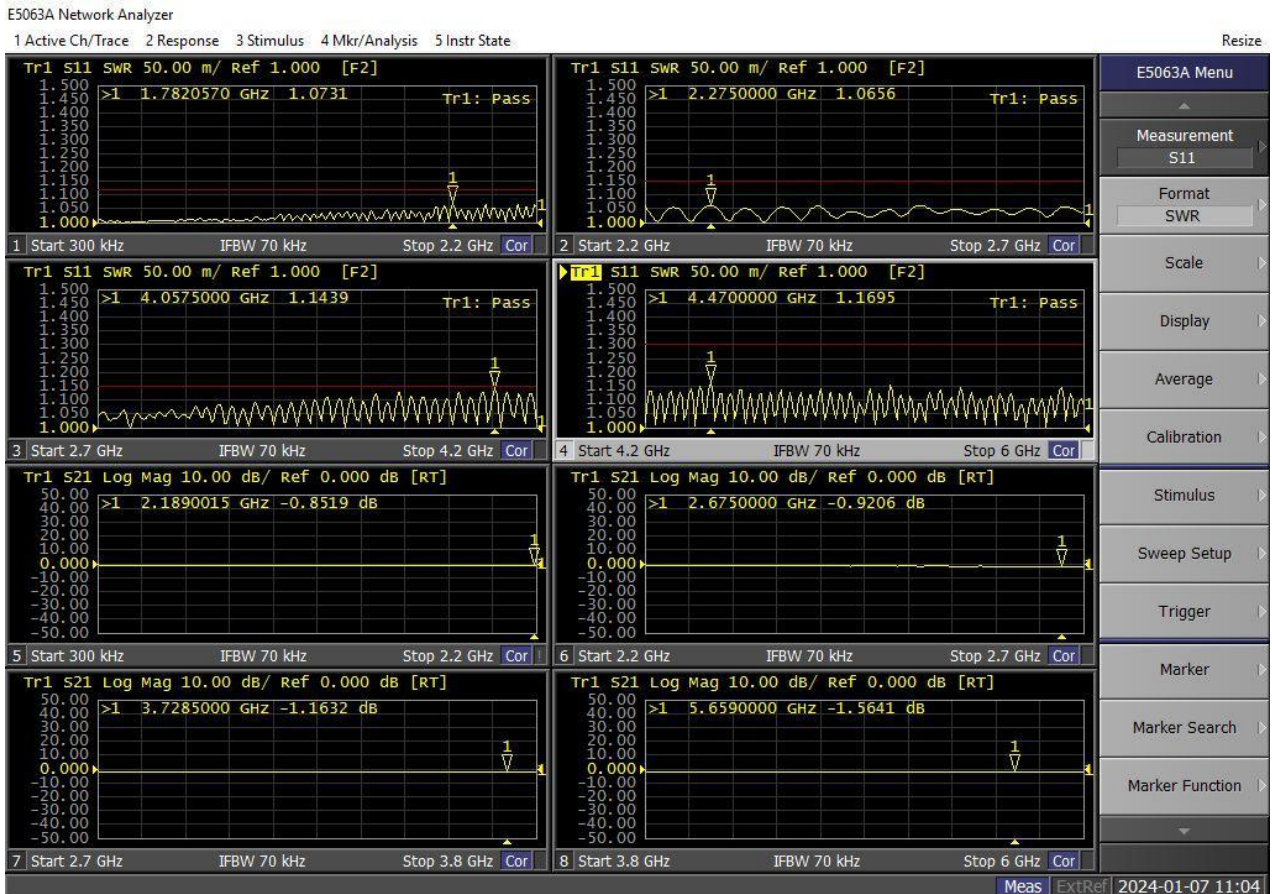

TEST REPORT

Connector type..... RF Coaxial N Type Plug Male Clamp
Connector for 1/2" Foam Feeder Cable

Impedance.....PASS (50) Ω

Frequency Range.....PASS DC-3GHz

System

- Print
- Invert Image
ON
- Dump
Screen Image...
- Multiport Test Set
Setup
- Misc Setup
- Backlight
ON
- Firmware
Revision
- Service Menu
- Help
- Return