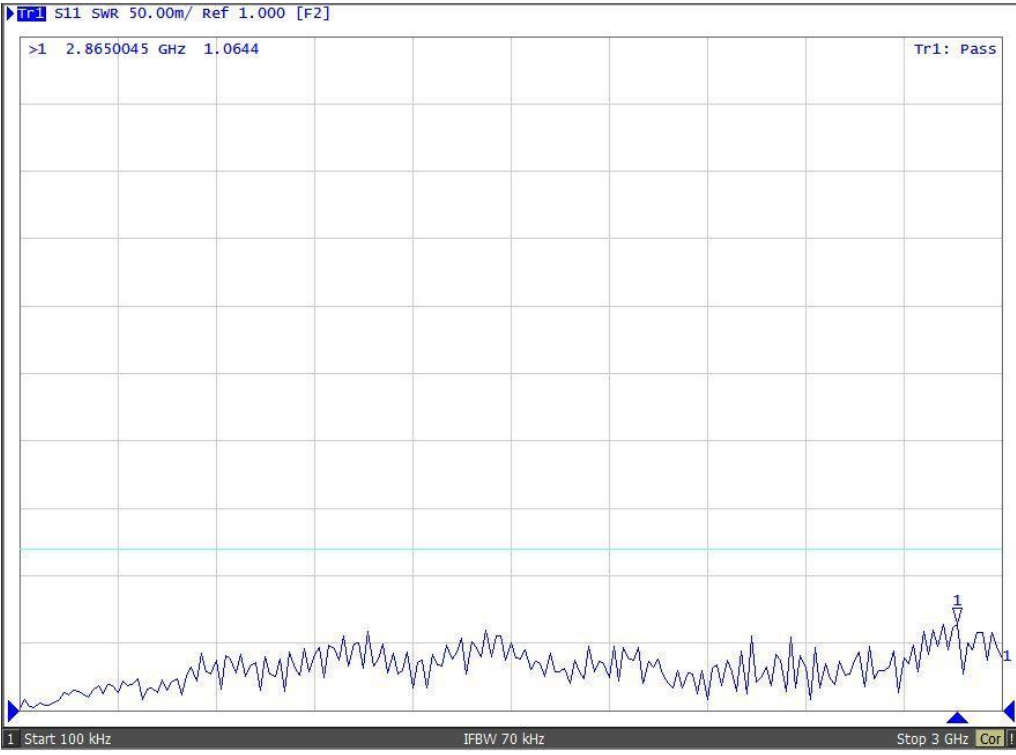

TEST REPORT

Connector type..... RF Coaxial N Type Plug Male Clamp
Connector for 1/2" Foam Feeder Cable

Impedance.....PASS (50) Ω

Frequency Range.....PASS DC-3GHz

System

- Print
- Invert Image
ON
- Dump
Screen Image...
- Multiport Test Set
Setup
- Misc Setup
- Backlight
ON
- Firmware
Revision
- Service Menu
- Help
- Return