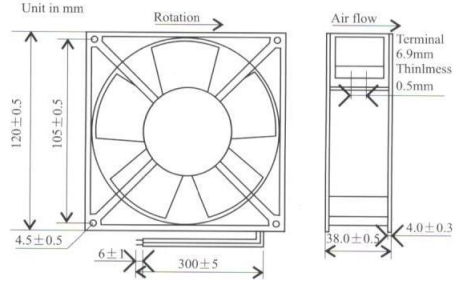

FM 12038 Axial ac fan

交流风机

120 × 120 × 38mm(Square)

型号 Model	频率 Frequency Hz	电压 Voltage V	轴承 Bearing Type	电流 Current Amp	功率 Power W	转速 Speed Rpm	风量 Airflow Cfm	噪音 Noise dB(A)	重量 Weight Gram
FM12038A1HSL	50/60	110	Sleeve	0.24/0.23	26/23	2800	90/100	40/45	500g
FM12038A1HBL	50/60	110	Ball	0.24/0.23	26/23	2800	90/100	40/45	
FM12038A2HSL	50/60	220	Sleeve	0.14/0.13	26/23	2700	90/100	40/45	
FM12038A2HBL	50/60	220	Ball	0.14/0.13	26/23	2700	90/100	40/45	
FM12038A3HSL	50/60	380	Sleeve	0.07/0.06	26/23	2700	90/100	40/45	
FM12038A3HBL	50/60	380	Ball	0.07/0.06	26/23	2700	90/100	40/45	
FM12038A1/A2HSL	50/60	110/220	Sleeve	0.23/0.14	26/23	2700	90/100	40/45	
FM12038A1/A2HBL	50/60	110/220	Ball	0.23/0.14	26/23	2700	90/100	40/45	

FM=Factory Model , 12038=120*120*38mm , A1=AC 110V , A2=AC 220V , H=High speed , S=Sleeve , B=Ball , L=Lead wire , T=Terminal

Fan with 7 Blades Type A

Fan with 7 Blades Type B

Fan with Flat Plug

Fan with Round Plug