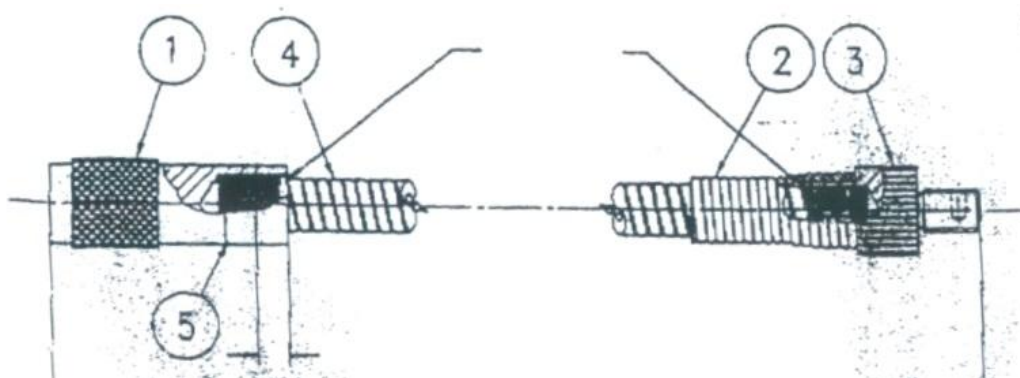

■ SUPPORT ANTENNA AT-272/PRC-25

NSN : 5985-00-930-1092

- STE Mat Code : 7999-245
- Description : Base Antenna Support
CY Shape, 0.75 in Dia
- Material

- | | | | |
|---|---------------|---|----------------------|
| ① | FERRULE | : | CU, KS-D-5101, C3602 |
| ② | SPRING | : | SWP, QQ-W-470 |
| ③ | ADAPTER | : | CU, KS-D-5101, C3602 |
| ④ | CONDUIT ASS'Y | : | QQ-W-343 |
| ⑤ | INNER | : | KS-D-351C, HSW2-3 |